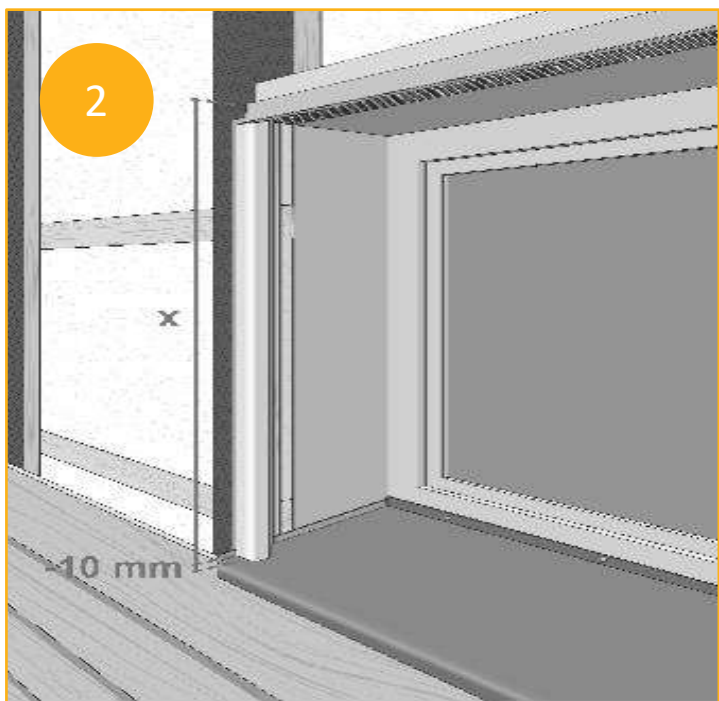

Оформление проемов