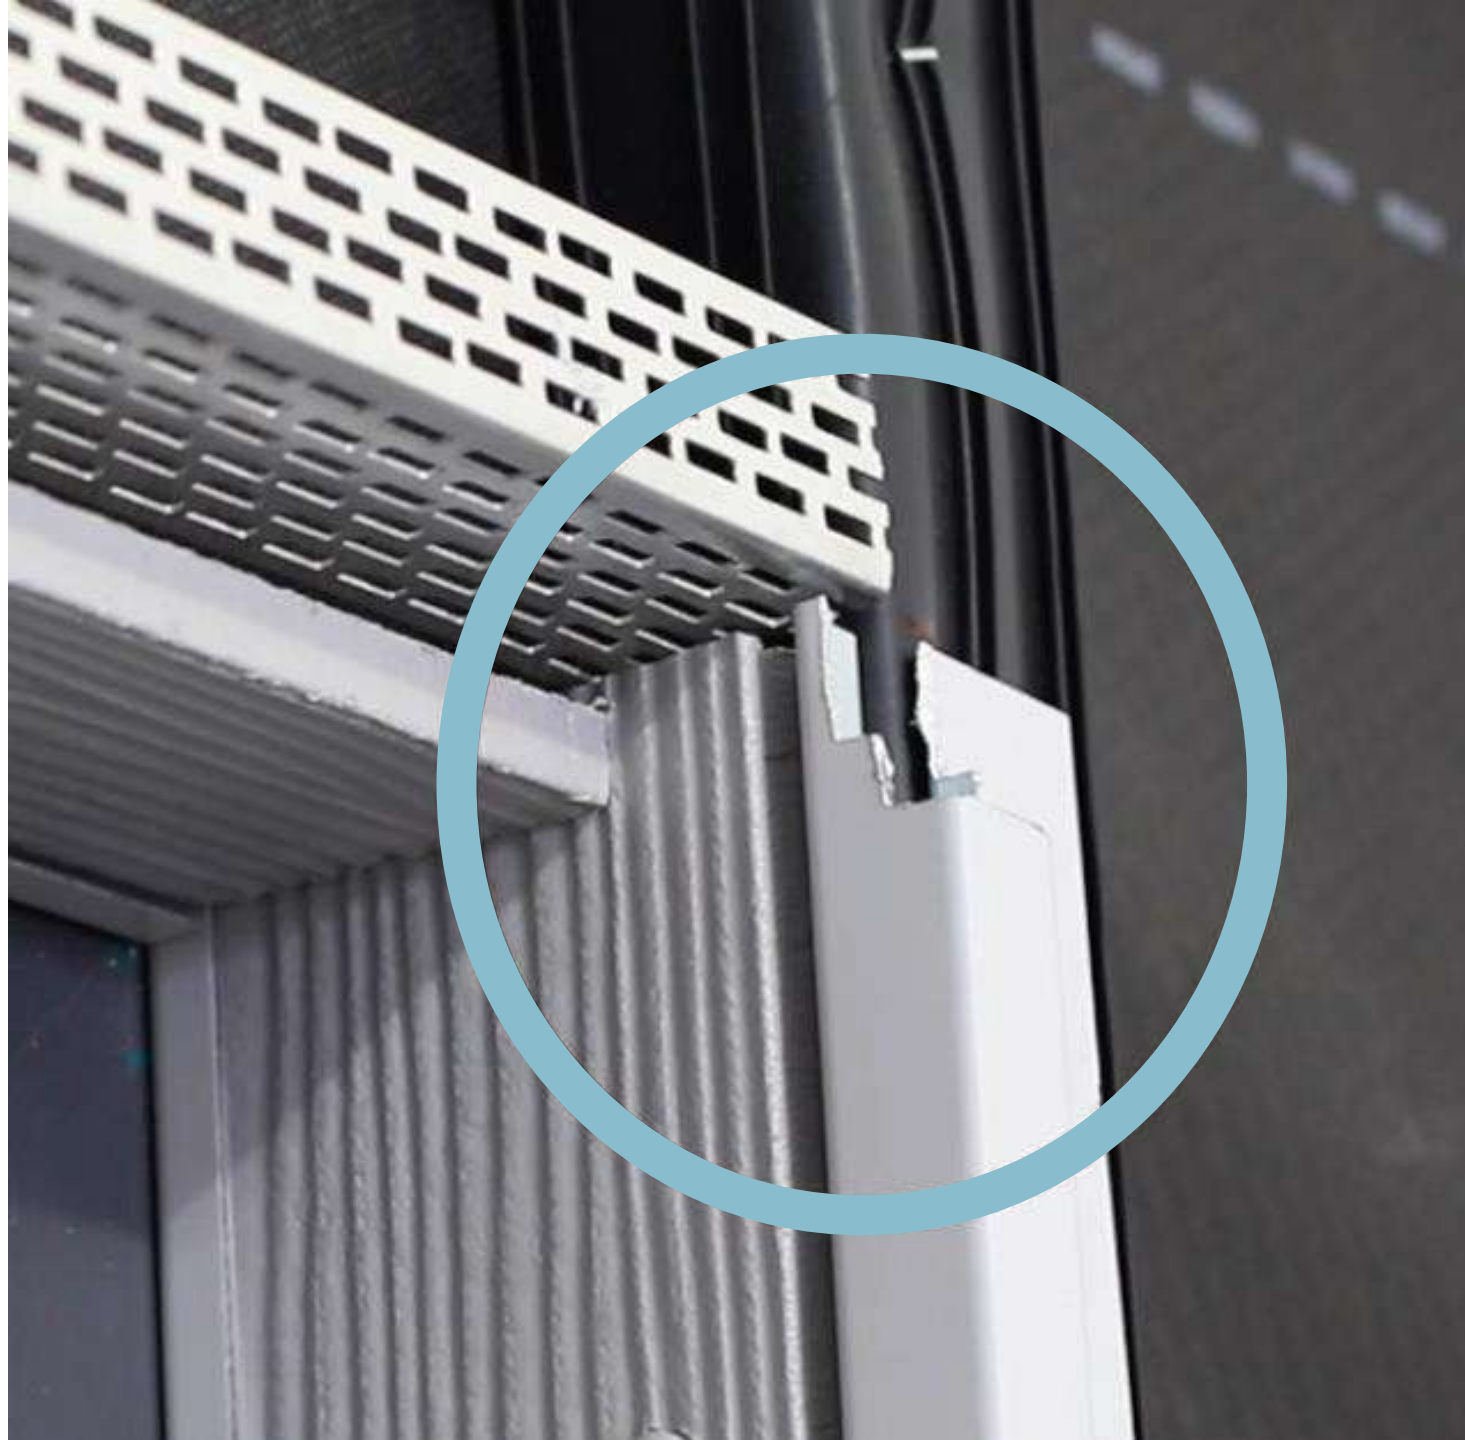

Аксессуары Cedral Click

Внешний угол