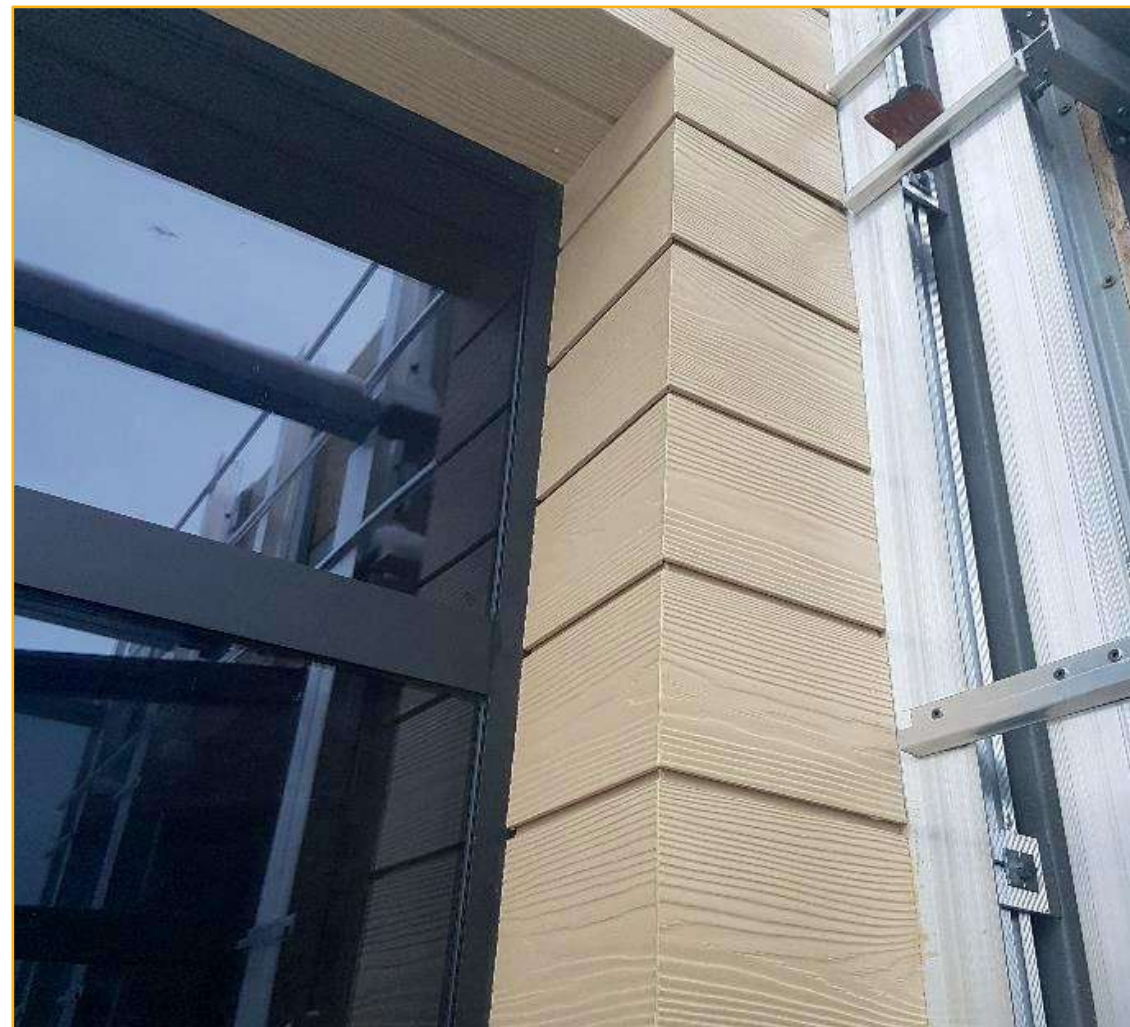

Монтаж Cedral Click на алюминиевую систему

CEDRAL