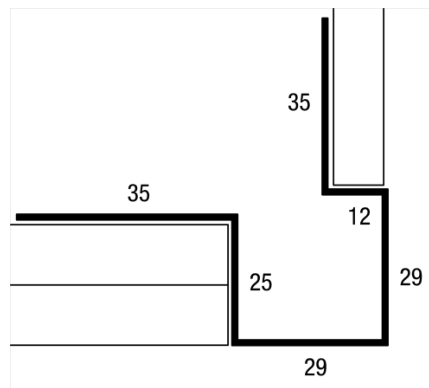

Аксессуары Cedral lap

Ассиметричный угол