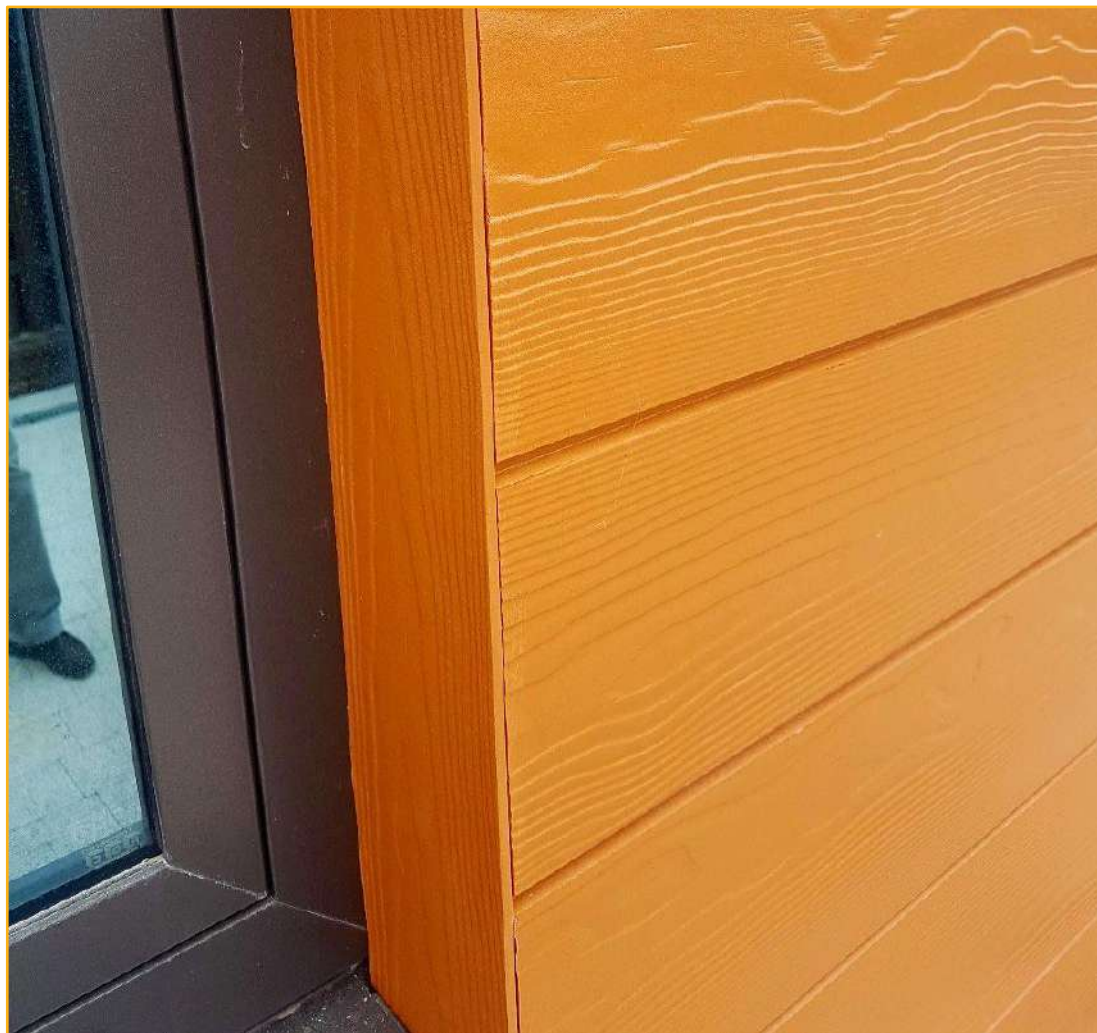

Откосы в Cedral Click