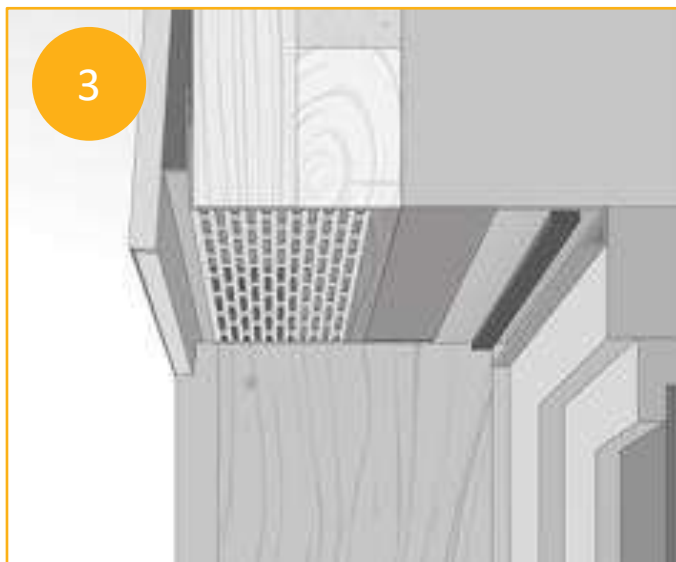

Оформление проемов